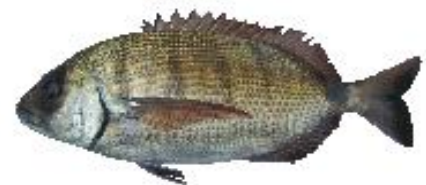

116 Sand Whiting *Latin: Sillago ciliata*

Dutch: Wijting
German: Wittling
French:

Max. length: 22" / 56cm

117 Sardine *Latin: Sardina pilchardus*

Dutch: Sardine
German: Sardine
French: Sardine

Max. length: 13" / 33cm

118 Sawfish *Latin: Pristis*

Dutch: Zaagvis
German: Sägeroche
French: poissons-scies

Max. length: 275" / 700cm

119 Sea Bream *Latin: Diplodus sargus sargus*

Dutch: Zeebrasem
German: Meerbrassen
French: Sar

Max. length: 18" / 45cm

Real World Fly Fishing Specieslist

Date: 23-02-10

120 SeaBass *Latin: Dicentrarchus labrax*

Dutch: Zeebaars
German: Wolfsbarsch
French:

Max. length: 40" / 100cm

121 Sea Mullet *Latin: Mugil cephalus*